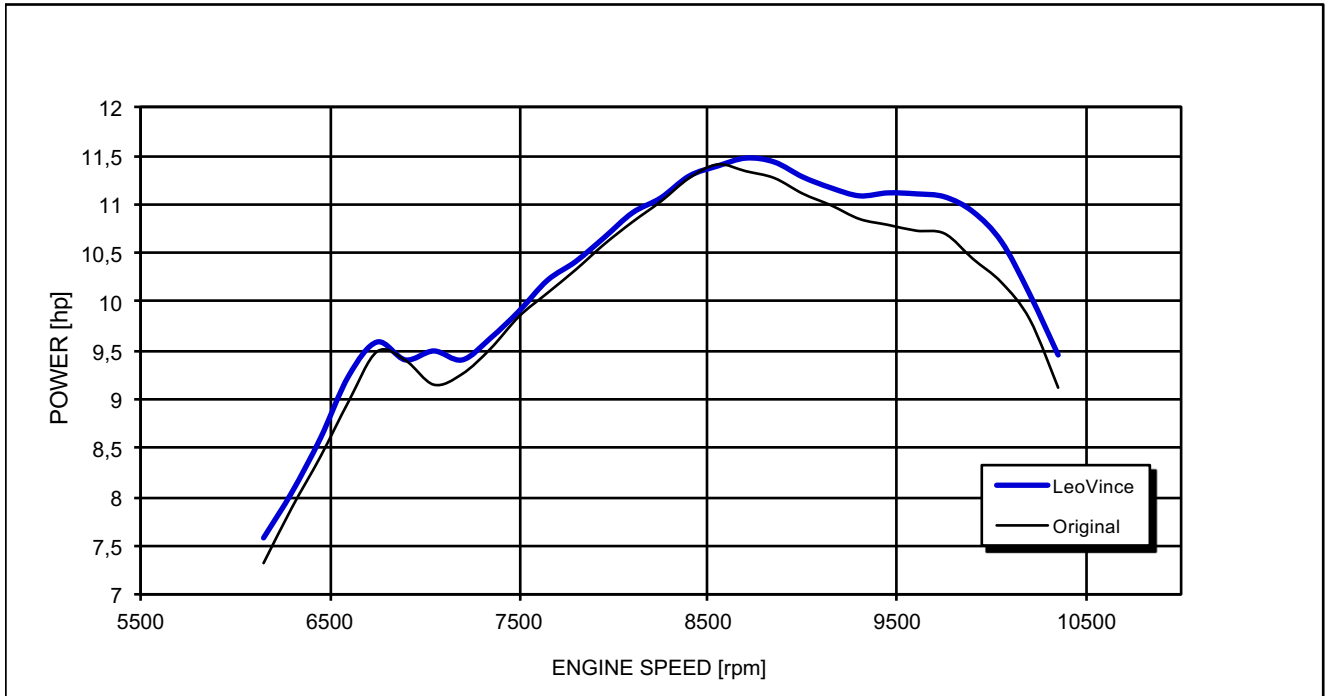

HONDA FORZA 125

*Racing configuration

Test conditions:

997 mBar
19 °C

Reference conditions:

1013 mBar
20 °C