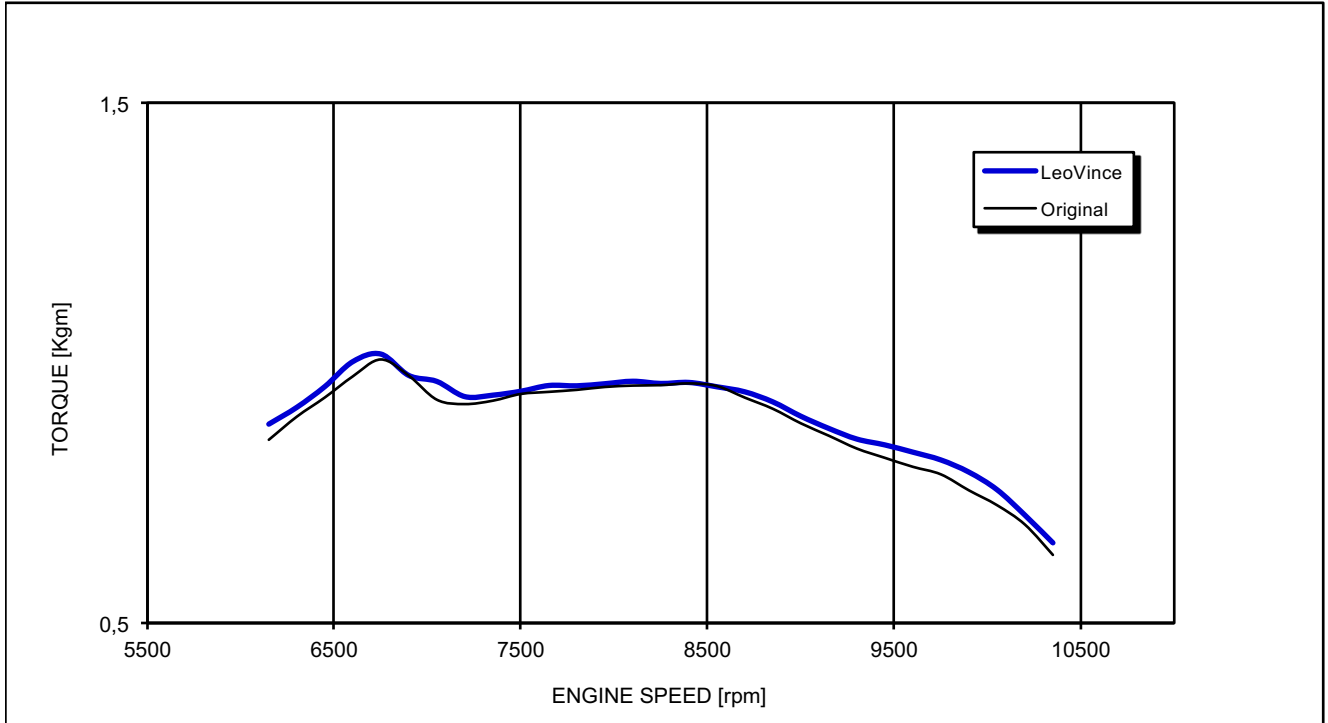

HONDA FORZA 125

*Racing configuration

Test conditions:

997 mBar
19 °C

Reference conditions:

1013 mBar
20 °C