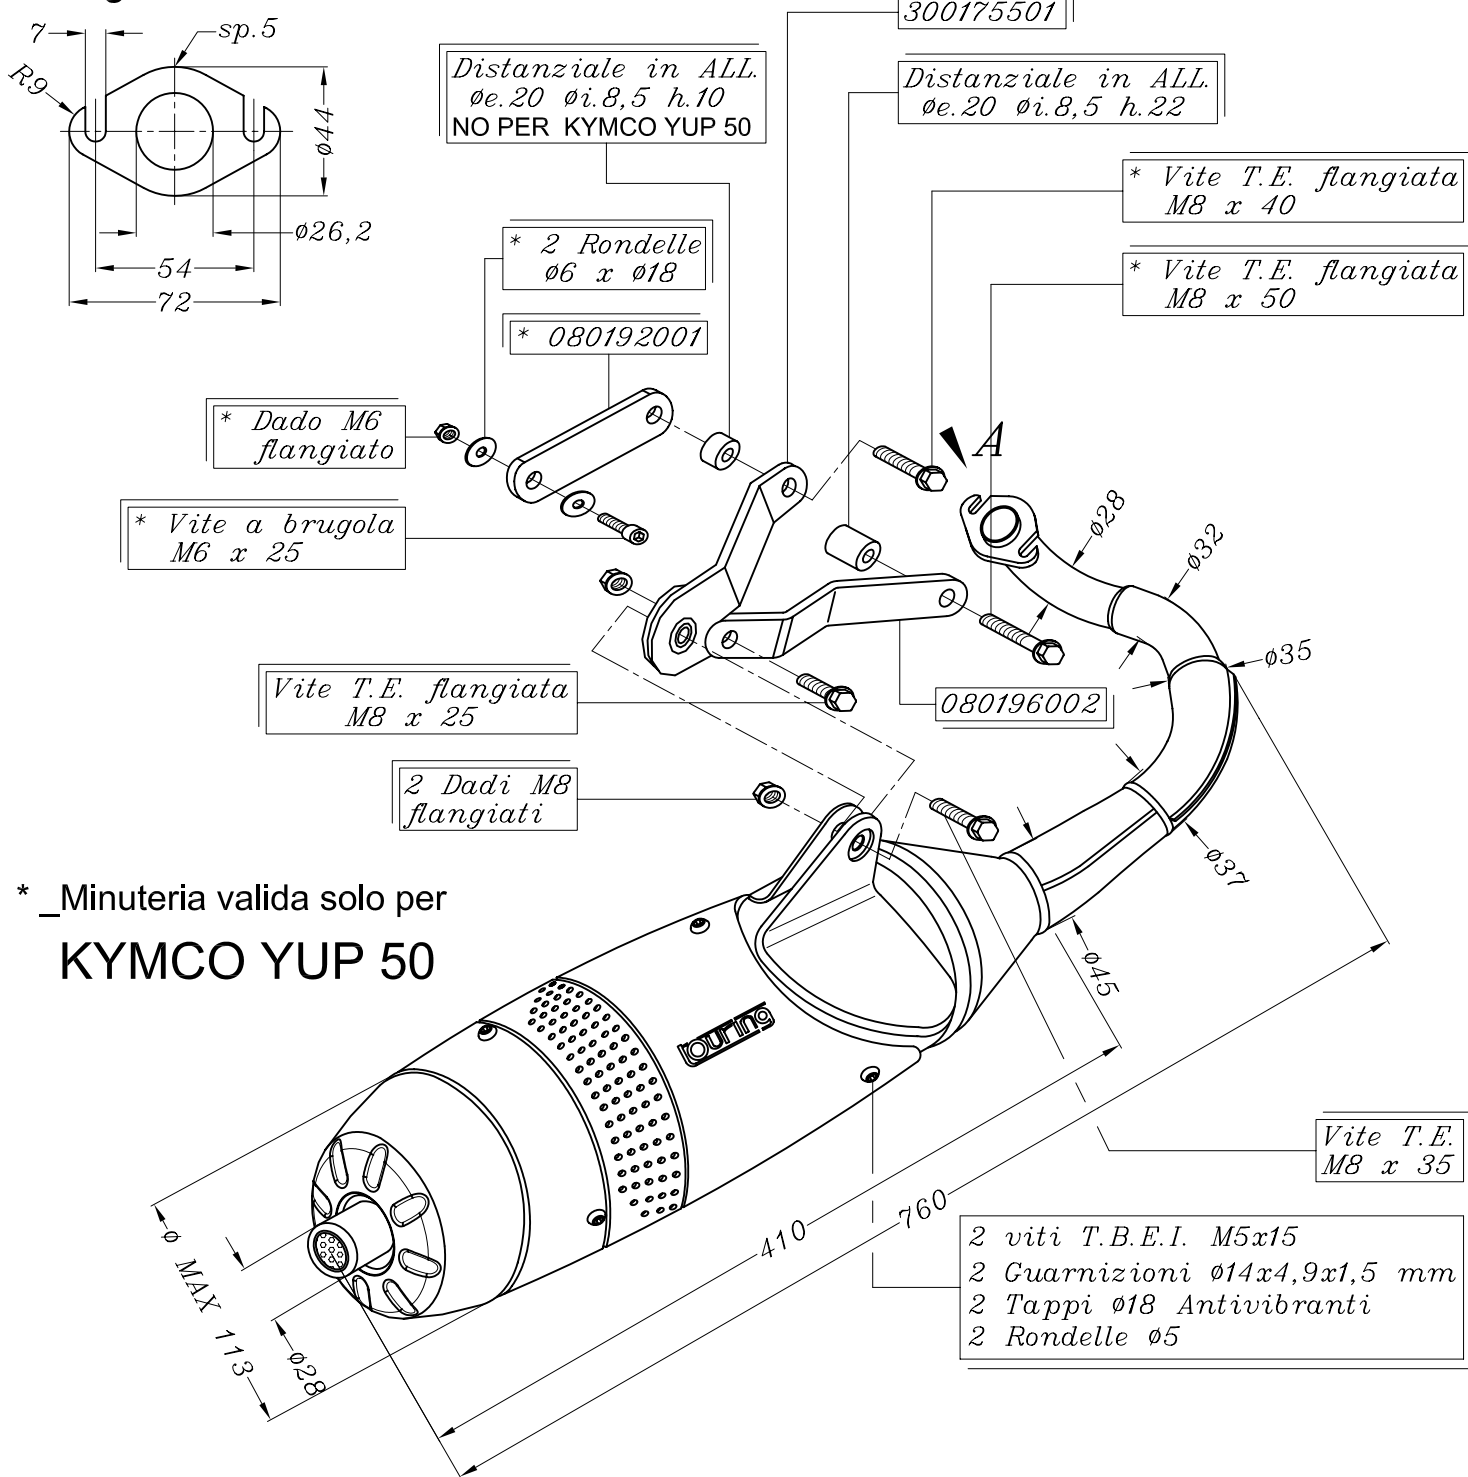

Vista da "A"
Flangia "99A"

Art. 4135 Silenziatore "TOURING" per

KYMCO BET & WIN 50 (liquid cooled) _ DINK 50 ('04 - air/liquid cooled) _
 PEOPLE 50 ECO KAT ('03/'04) _ SUPER 9 50 ('04 - air cooled) _ TOP BOY 50 ON/OFF _
 VITALITY 50 (fino al 2008) _ YUP 50 ('04/'05) _ SUPER 8 50 ('09/'10 - 2 stroke) _
 AGILITY 50 R16 ('10 - 2 stroke)
 SYM EURO-JET 50