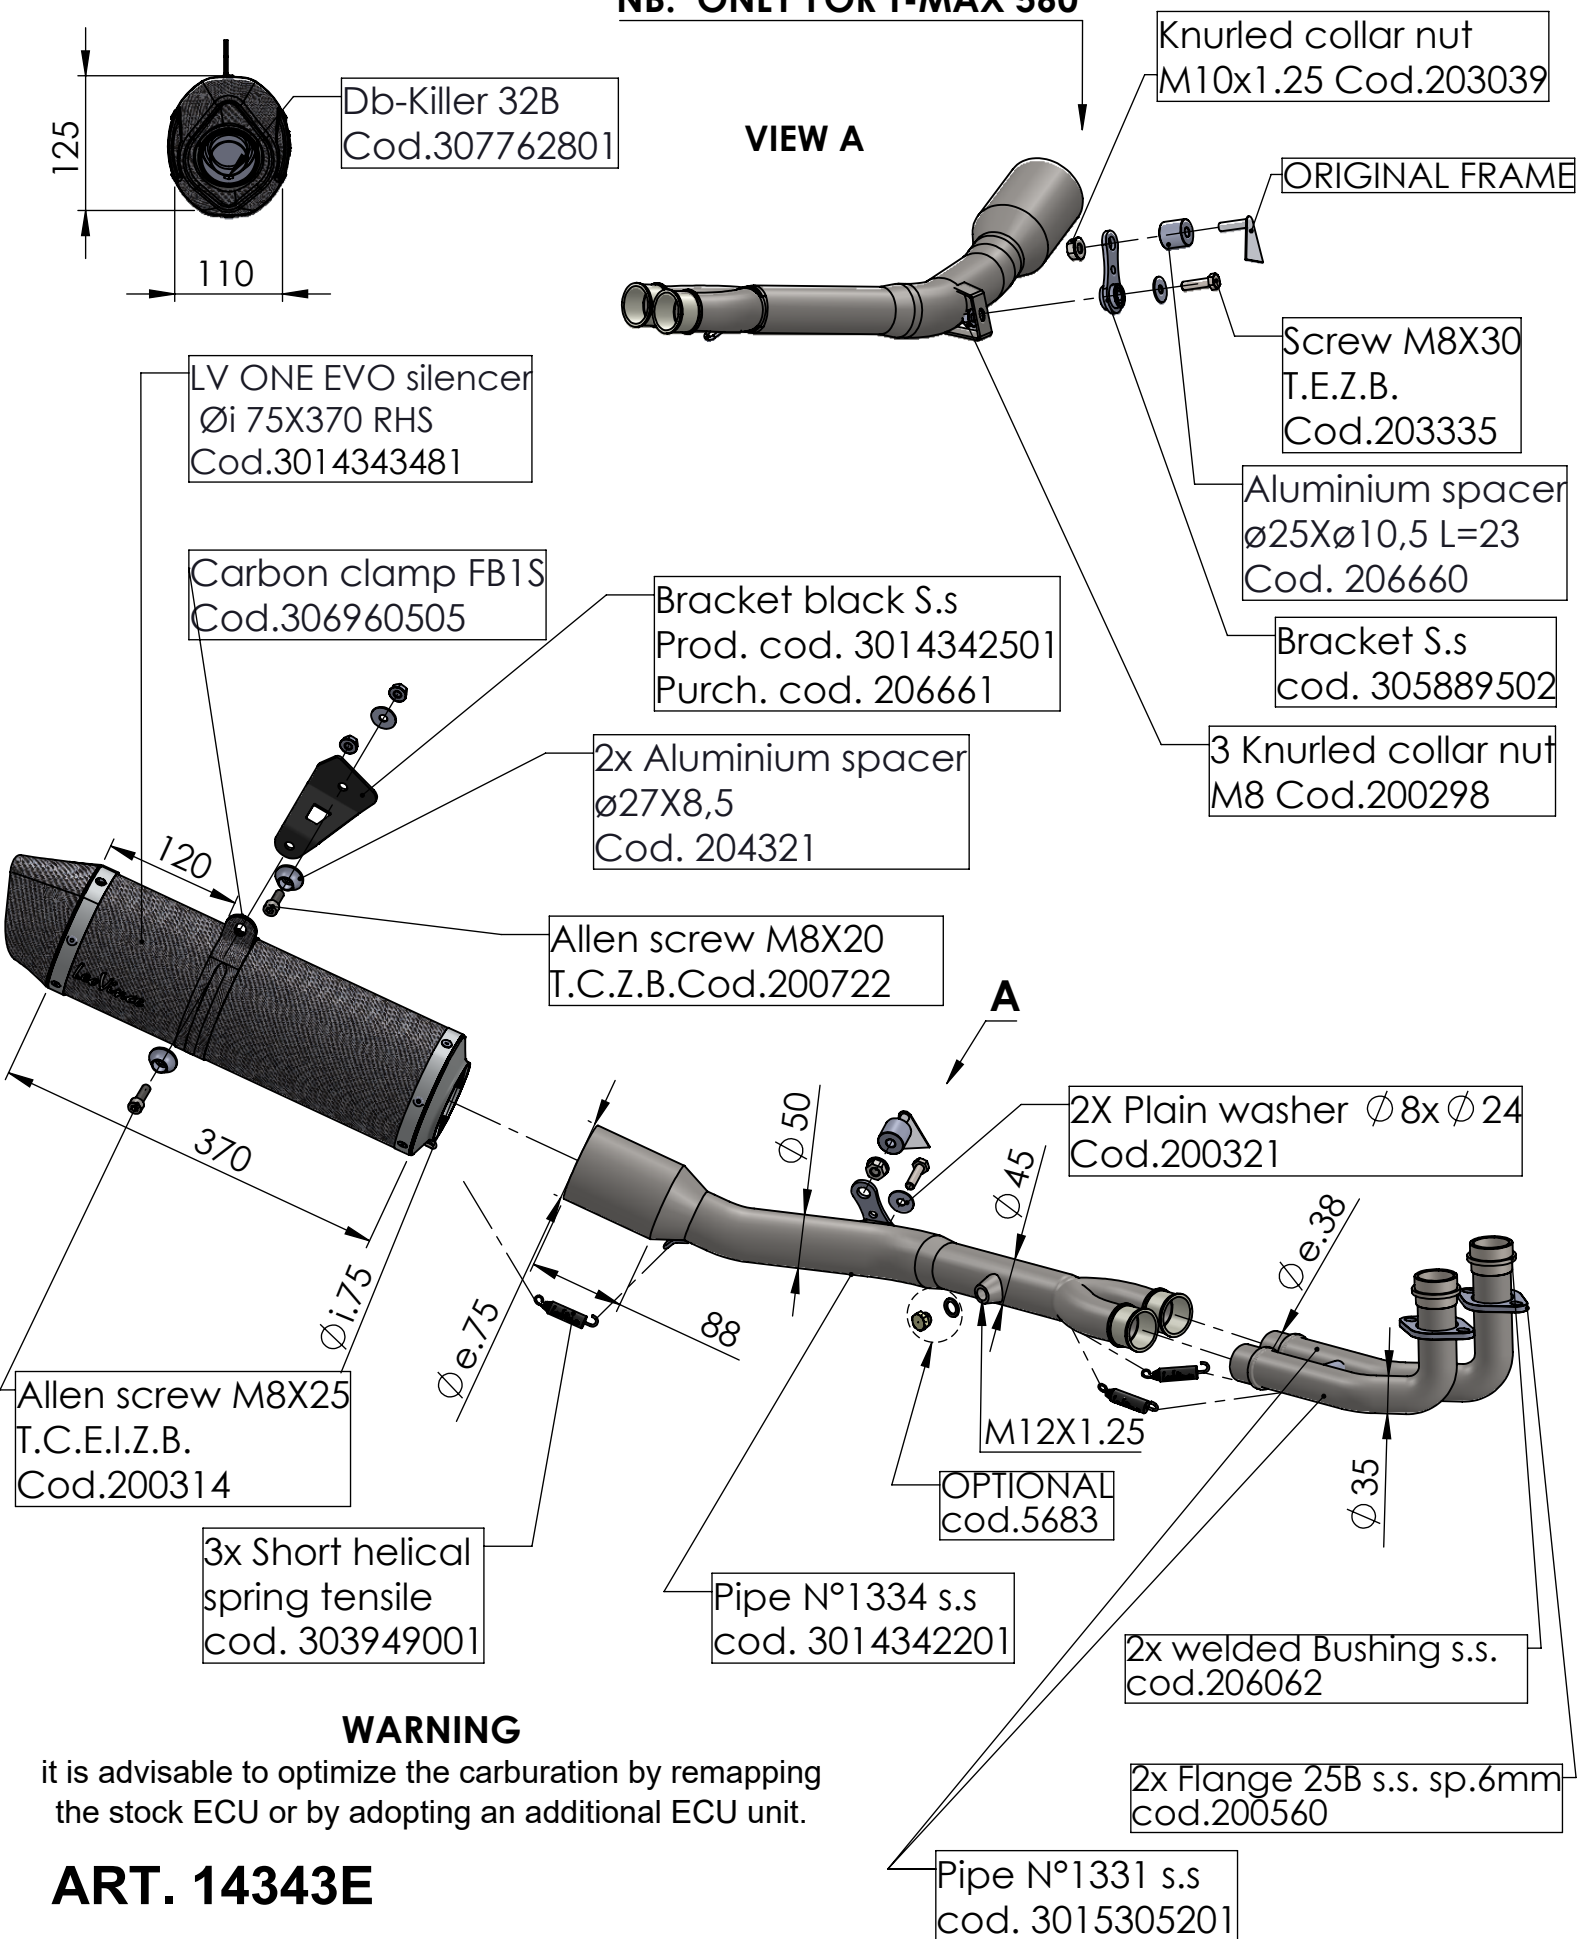

NB: ONLY FOR T-MAX 560

YAMAHA T-MAX 560 / TECH MAX

FULL SYSTEM - LV ONE EVO - CARBON