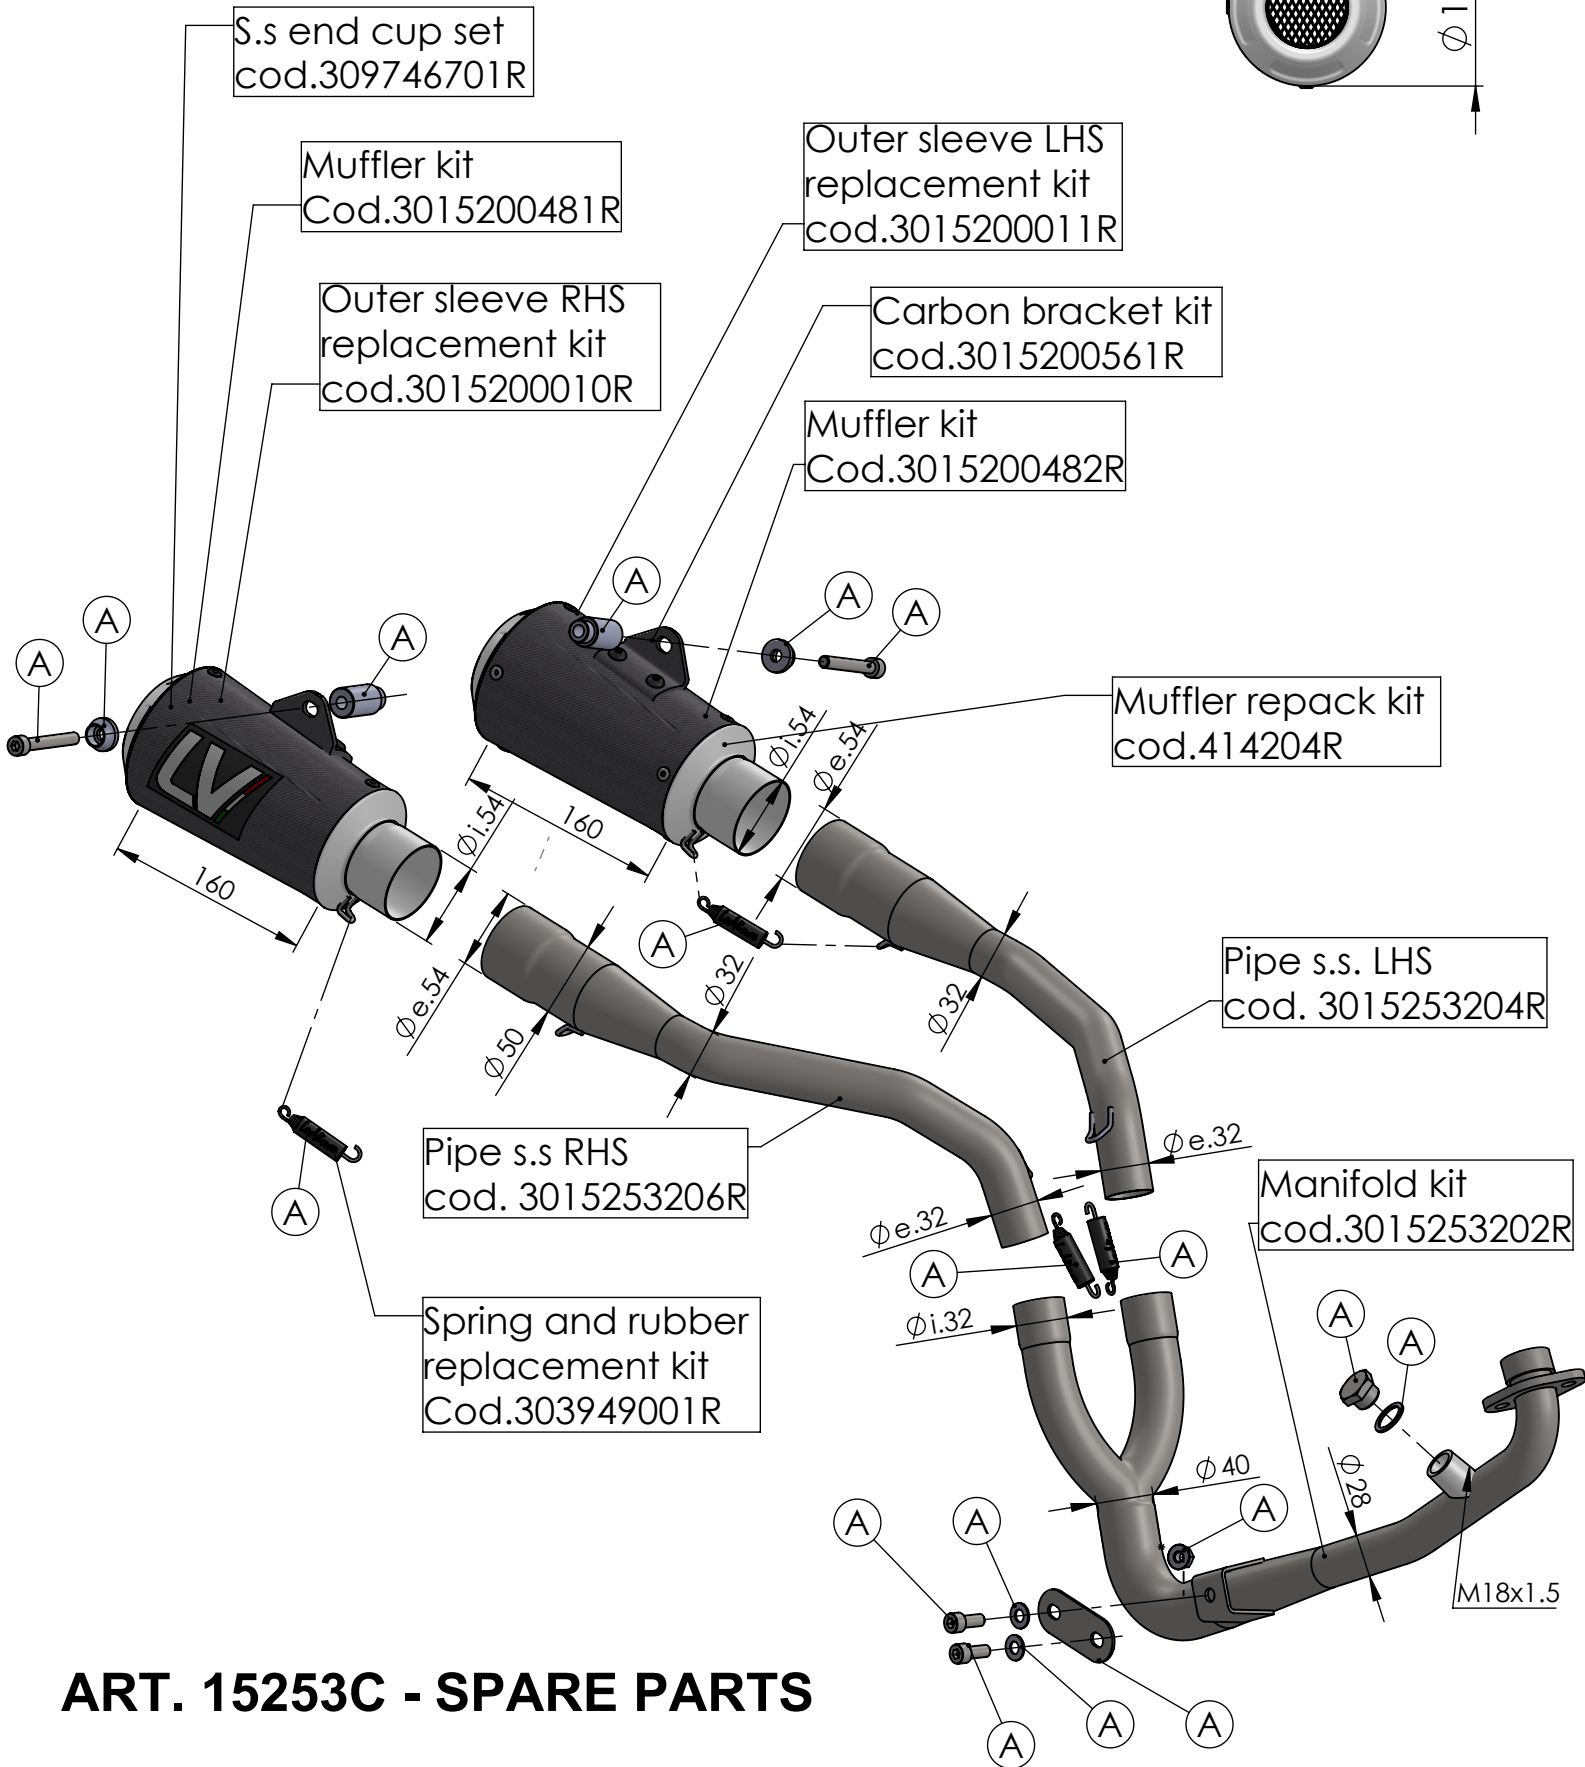

WARNING:

The stock indicators have to be removed in order to install the exhaust

ART. 15253C - SPARE PARTS

HONDA MSX 125 / GROM

Ⓐ FITTING KIT cod.3015253601R