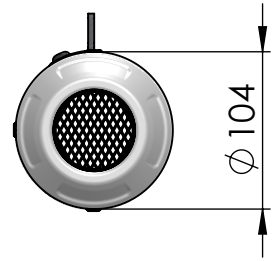

WARNING:

The stock indicators have to be removed in order to install the exhaust

ART. 15253C - SPARE PARTS

HONDA MSX 125 / GROM

Ⓐ FITTING KIT cod.3015253601R