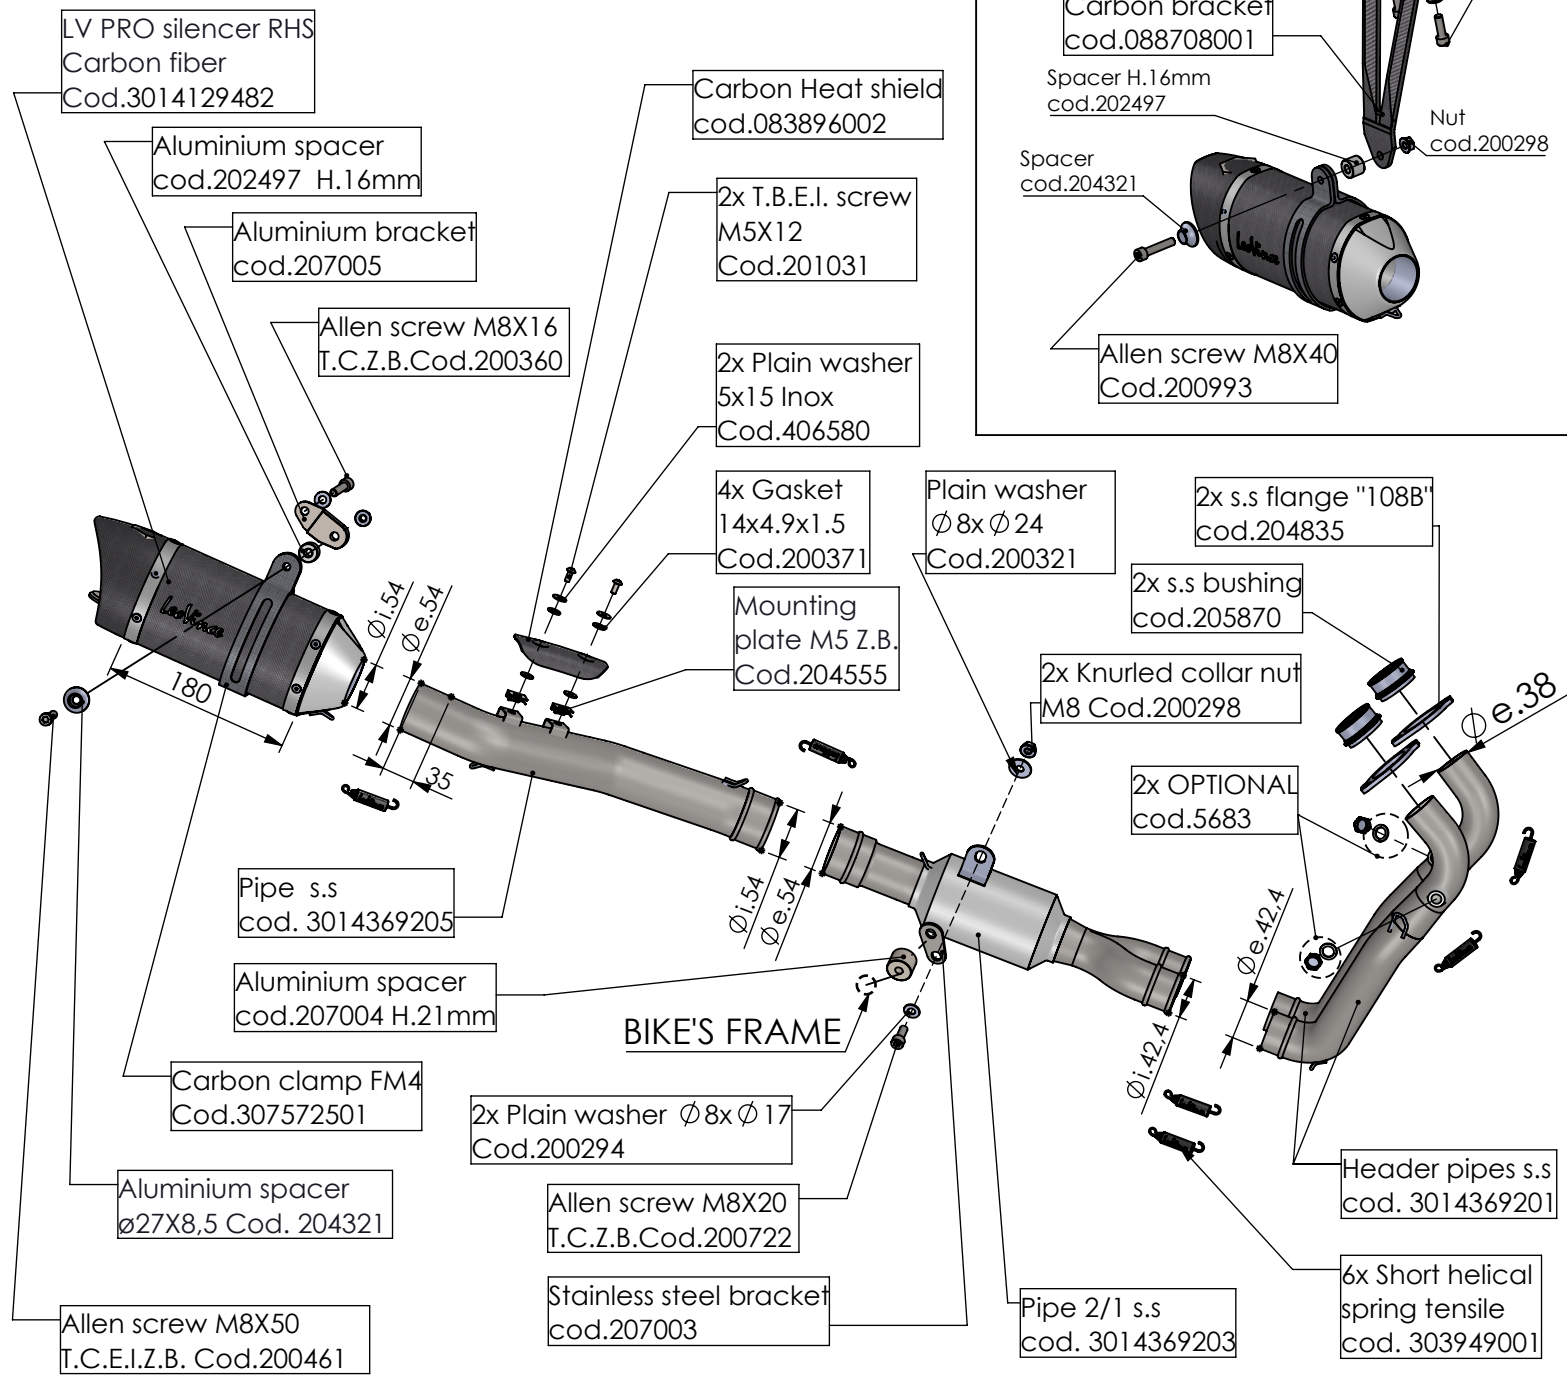

Alternatively it is possible take off the original passenger's RH footboard and assemble the carbon bracket fitting the fasteners as show below

ART. 14370E

APRILIA RS 660 - TUONO 660 (also fits 35kW version)

FULL SYSTEM - LV PRO - CARBON FIBER