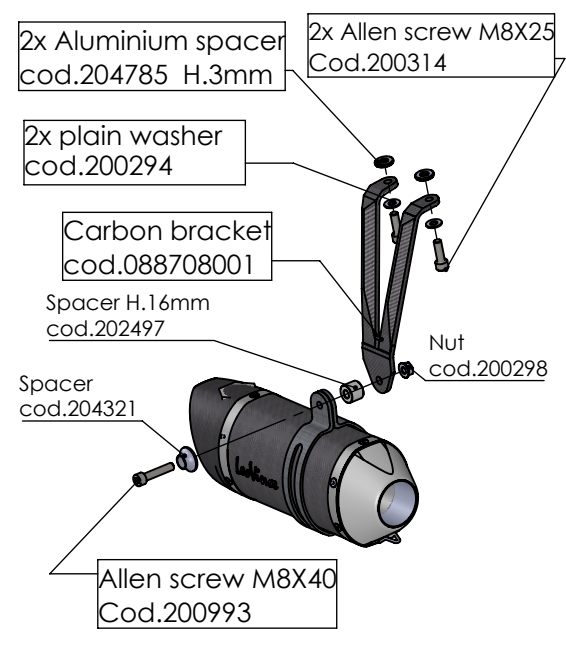

Alternatively it is possible take off the original passenger's RH footboard and assemble the carbon bracket fitting the fasteners as show below

ART. 14370E

APRILIA RS 660 - TUONO 660 (also fits 35kW version)

FULL SYSTEM - LV PRO - CARBON FIBER