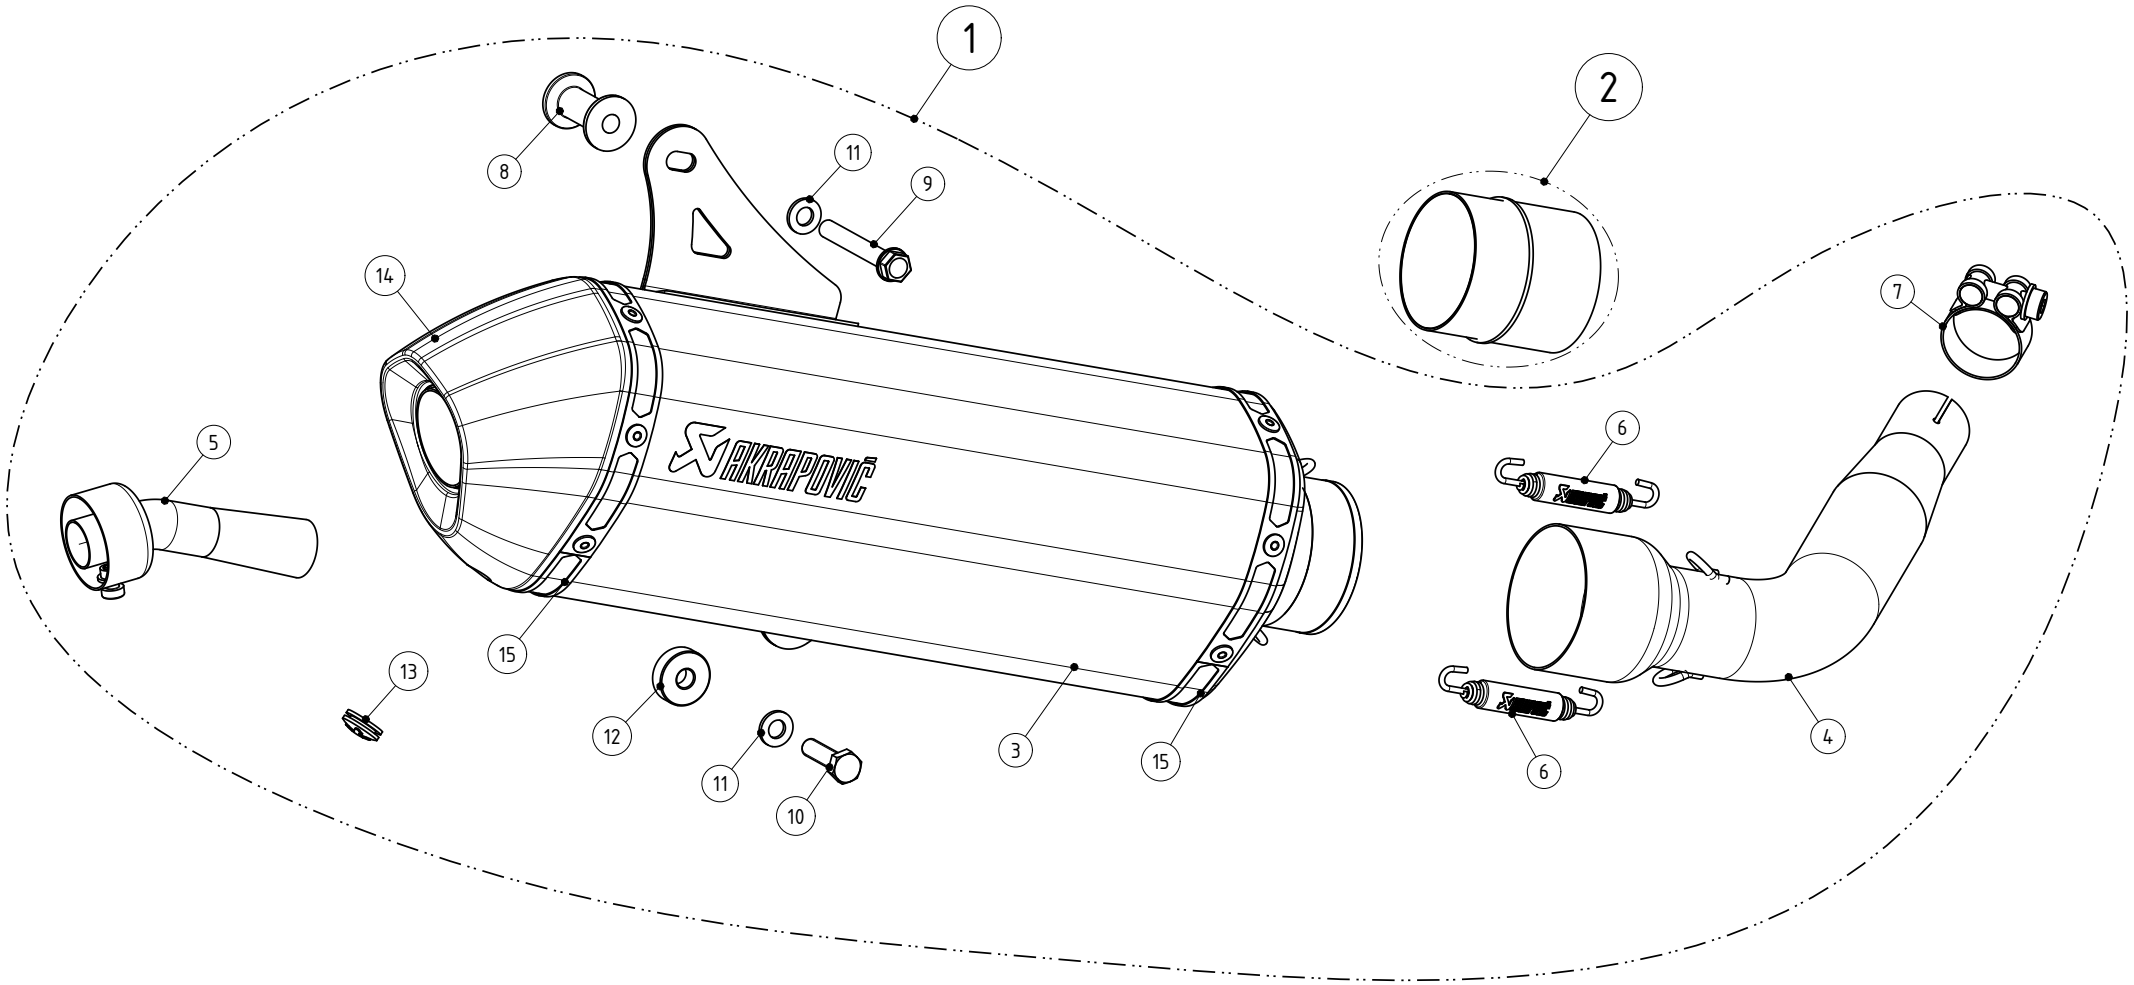

WARNING! EC TYPE APPROVAL IS VALID ONLY WHEN OPTIONAL CATALYTIC CONVERTER IS INSTALLED!

CAUTION: THE AKRAPOVIC EXHAUST SYSTEM IS NOT COMPATIBLE FOR COMBINATION WITH THE VESPA ORIGINAL CHROME KIT OR REAR SIDE PROTECTION!

MUFFLER REPAIR KITS	
REPACK	16
SLEEVE	17

No.	SALES CODE	DESCRIPTION	QTY.
1	S-VE3SO3-HRBL	slip on system black	1
2	P-KAT-028	catalyst	1
3	M-HR02702SS/8	muffler black	1
4	L-VE3SO1SS	link pipe SS	1
5	V-TUV018	insert SS	1
6	P-S1	spring	2
7	P-R52	clamp SS	1
8	P-DR43	bush AL	1
9	P-FB12	bolt	1
10	P-FB11	bolt	1
11	P-DR4	washer SS	2
12	P-DR44	bush AL	1
13	P-GUV004	rubber insert	1
14	V-EC179	end cap CA	1
15	P-TT52	belt TI for SS sleeve	2
16	P-RPCK58	muffler repack kit	1
17	P-RKS355RSS35	muffler sleeve kit	1