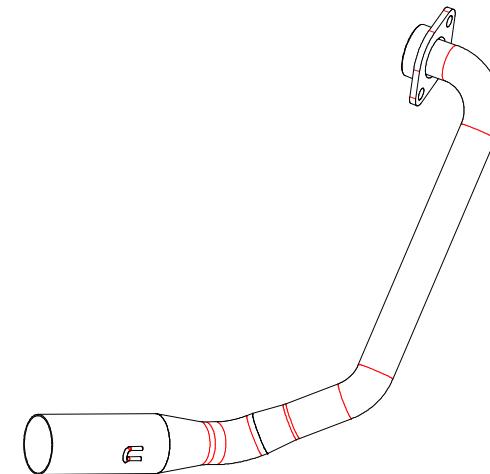

Yamaha MT 125 '14/16

- 51513AKN Homologated Aluminium (Dark)
- 51513AKB Homologated Aluminium (White)
- 51513AK Homologated Aluminium
- 51513PK Homologated Titanium

51012MI Racing Collector

- 51513AON Homologated Aluminium (Dark)
- 51513AOB Homologated Aluminium (White)
- 51513AO Homologated Aluminium

51012KZ Catalytic Homologated Collector