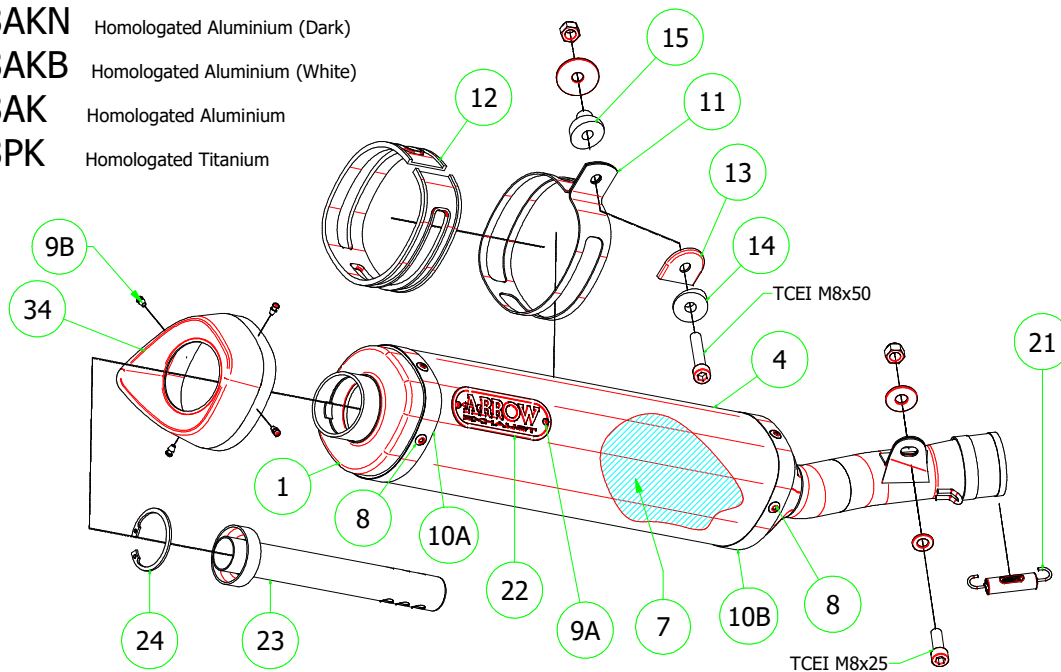

Yamaha MT 125 '14/16

- 51513AKN Homologated Aluminium (Dark)
- 51513AKB Homologated Aluminium (White)
- 51513AK Homologated Aluminium
- 51513PK Homologated Titanium

51012MI Racing Collector